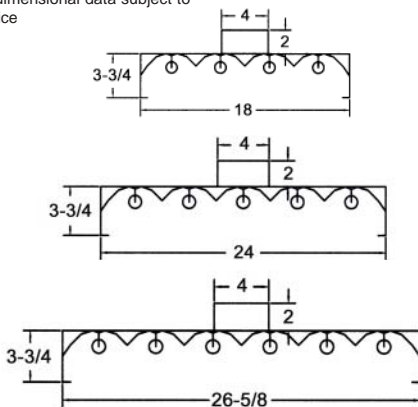

ORDERING GUIDE

Series	No. Lamps	Lamp Style	Fixture Size	Ballast	Volts	Options
HIT	4	32	48	CO, EO	1	
HIT	5	32	48	CO, EO	1	
HIT	6	32	48	CO, EO	1	
HIT	4	54	46	CO, EO	1	
HIT	5	54	46	CO, EO	1	
HIT	6	54	46	CO, EO	1	

LAMPS:

32 - 32 Watt T8
54 - 54 Watt T5

BALLASTS:

CO - 265 ma Electronic (4 lamp)
EO - 265 ma Electronic

Note: CO designates non-specific wiring. EO designates inboard/outboard wiring--must be specified upon ordering.

VOLTS:

1 - 120 Volts
4 - 277 Volts
5 - 347/480 Universal Voltage
9 - 120/277 Universal Voltage

OPTIONS:

Use the following suffix for:

- CD Conduit Suspension Mount
- CP Clear Polycarbonate Lens
- WG Heavy-Duty 10 Ga. Wire Guard
- F1 Fusing, one per fixture
- F2 Fusing, one per ballast
- RF1 Radio Interference Filter, one per fixture
- RF2 Radio Interference Filter, one per ballast

Emergency Ballast - Please consult Options page for complete listings.

DIMENSIONS

specifications and dimensional data subject to change without notice

Number shown indicates mounting / knockouts diagram - see Options & Accessories section of catalog.