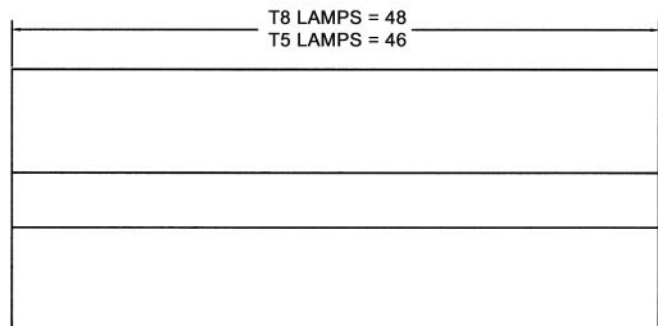

DIMENSIONS

specifications and dimensional data subject to change without notice

Number shown indicates mounting / knockouts diagram - see Options & Accessories section of catalog.